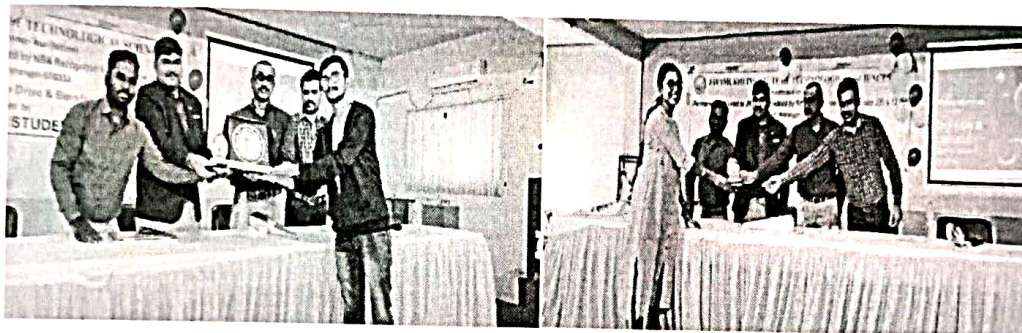

Photo Gallery:

Memento presentation to Mr. Deepak and MS. Madhuri