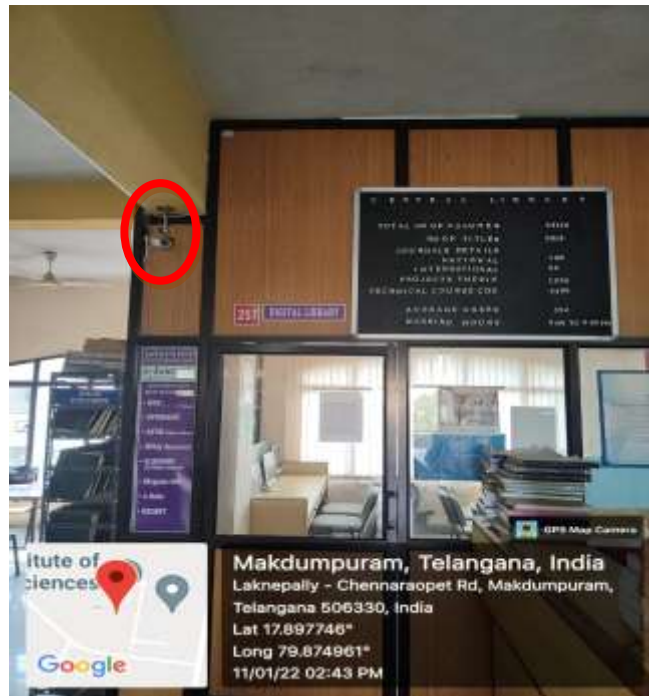

JAYAMUKHI INSTITUTE OF TECHNOLOGICAL SCIENCES
(An Autonomous Institution)

INDEX

S.No	Particulars	Page number
7.1.1 (1)	Camera Installed In The Main Entrance	2
7.1.1 (2)	Camera Installed In Block A	3
7.1.1 (3)	Camera Installed In Every Laboratories	4
7.1.1 (4)	Camera Installed In Library	5
7.1.1 (5)	Camera Installed In The Open Space	7
7.1.1(6)	Camera Installed In corridor	7
7.1.1(7)	Camera Installed In Canteen	8
7.1.1(8)	Camera Installed In Auditorium	9
7.1.1(9)	Camera Installed In Placement Cell	10
7.1.1(10)	Camera Installed In Block C	11
7.1.1(11)	Waiting Room Facilities	12
7.1.1(12)	Safety Precautions	13
7.1.1(13)	First Aid Kit	14

Camera Installed In the Main Entrance

Camera Installed In Block A

Makdumpuram, Telangana, India
Laknepally - Chennaraopet Rd, Makdumpuram,
Telangana 506330, India
Lat 17.89764°
Long 79.874953°
11/01/22 01:28 PM

Camera Installed In the Every Laboratory

Camera Installed In the Central Library

Camera Installed In the Open Space

Camera Installed In the Corridors

Camera Installed In the Canteen

Camera Installed In the Auditorium

Camera Installed In the Placement Cell

Makdumpuram, Telangana, India
VVWF+RR, Makdumpuram, Telangana, India
Lat 17.89704°
Long 79.874737°
11/01/22 02:06 PM

Camera Installed In Block C

Girls Waiting Room Facilities