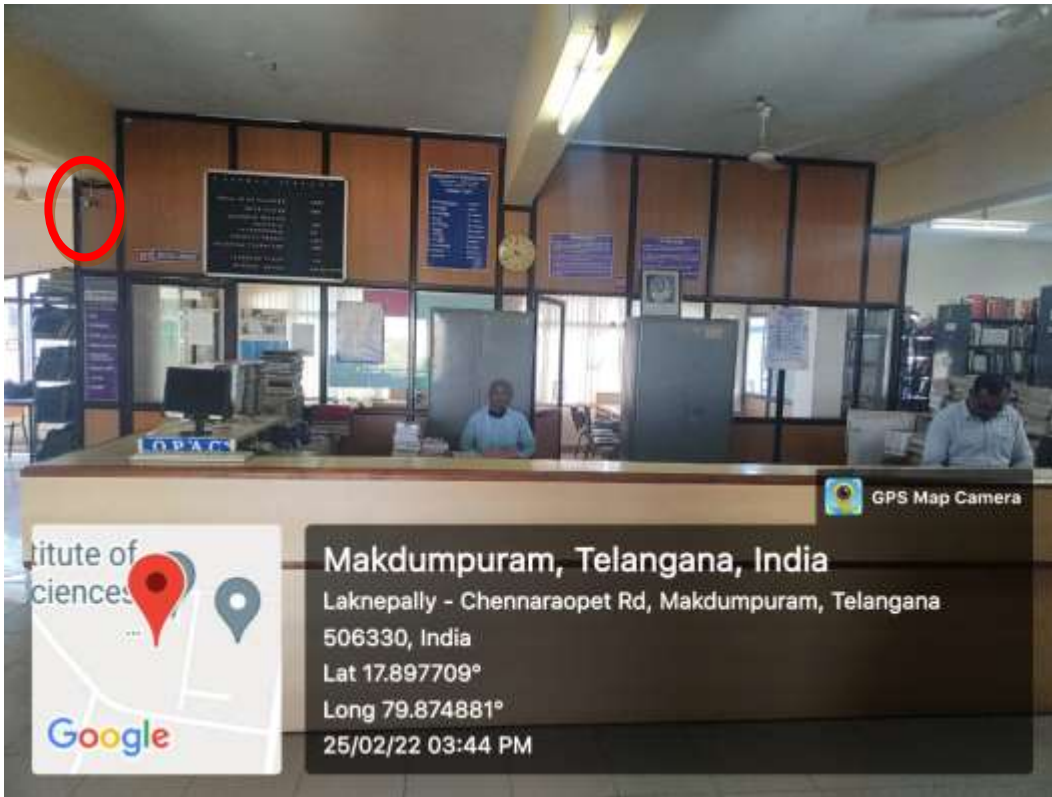

Camera Installed In the Main Entrance

Camera Installed In Block A

Makdumpuram, Telangana, India
Laknepally - Chennaraopet Rd, Makdumpuram,
Telangana 506330, India
Lat 17.89764°
Long 79.874953°
11/01/22 01:28 PM

Camera Installed In the Every Laboratory

Camera Installed In the Central Library

Camera Installed In the Open Space

Camera Installed In the Corridors

Camera Installed In the Canteen

Camera Installed In the Auditorium