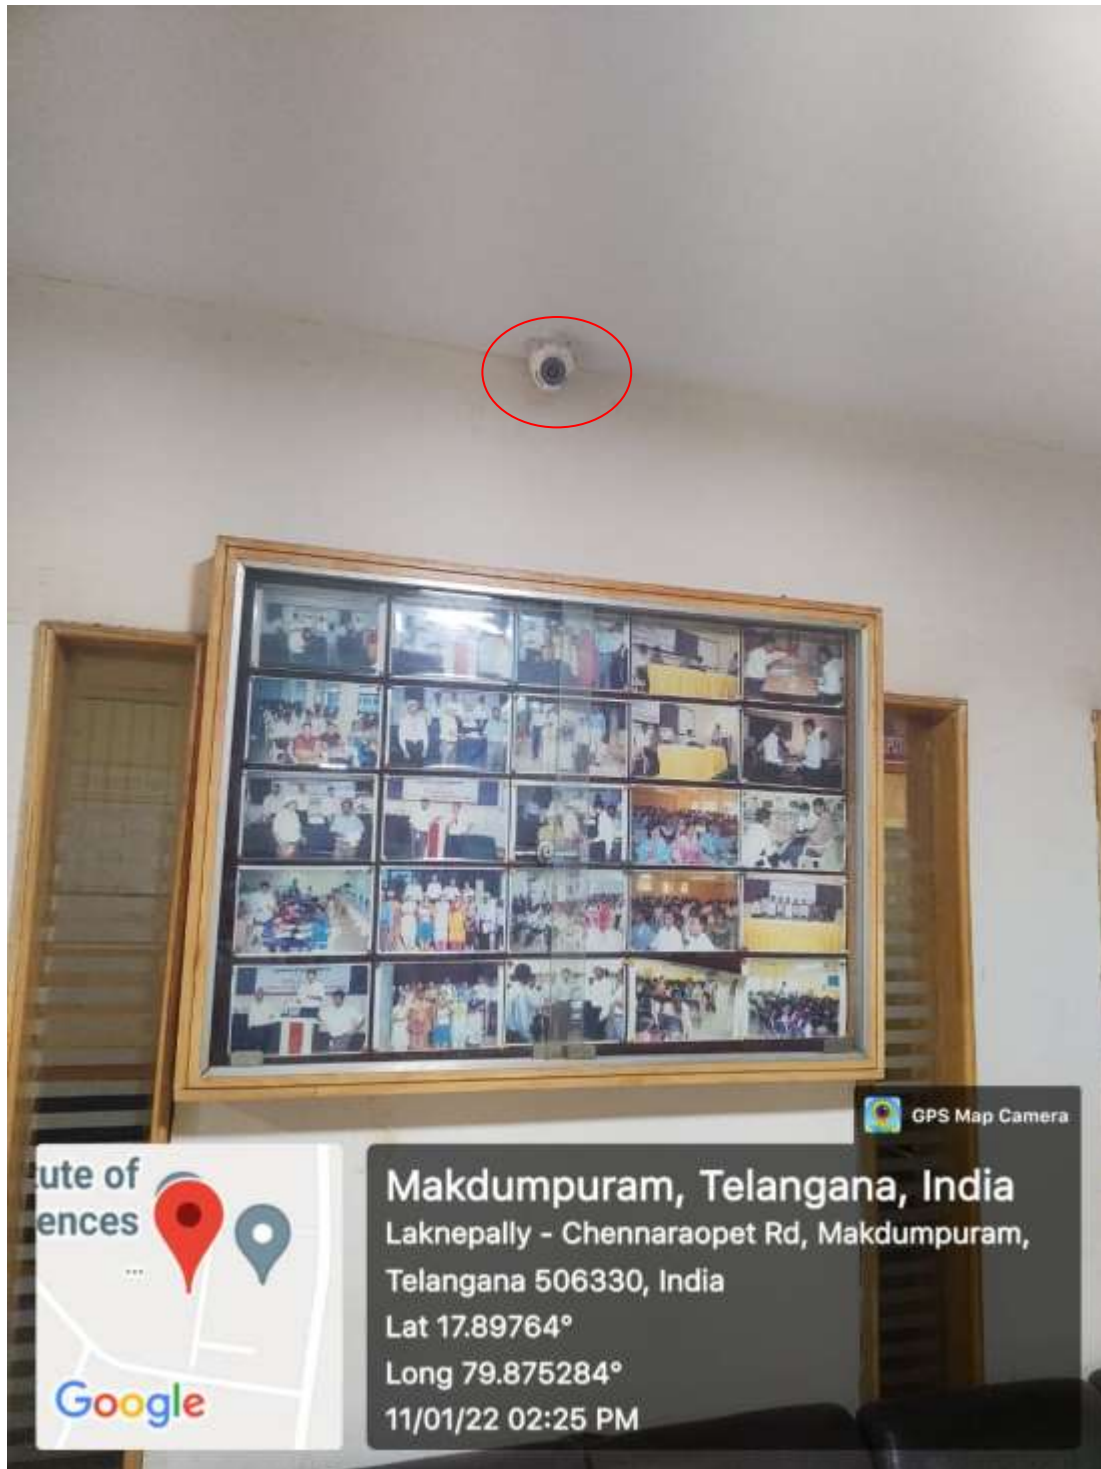

Camera Installed In the Main Entrance

Camera Installed In Block A

Makdumpuram, Telangana, India
Laknepally - Chennaraopet Rd, Makdumpuram,
Telangana 506330, India
Lat 17.89764°
Long 79.874953°
11/01/22 01:28 PM

Camera Installed In the Every Laboratory

Camera Installed In the Central Library

Camera Installed In the Open Space

Camera Installed In the Corridors

Camera Installed In the Canteen

Camera Installed In the Auditorium

Camera Installed In the Placement Cell

Makdumpuram, Telangana, India
VVWF+RR, Makdumpuram, Telangana, India
Lat 17.89704°
Long 79.874737°
11/01/22 02:06 PM

Camera Installed In Block C

Girls Waiting Room Facilities