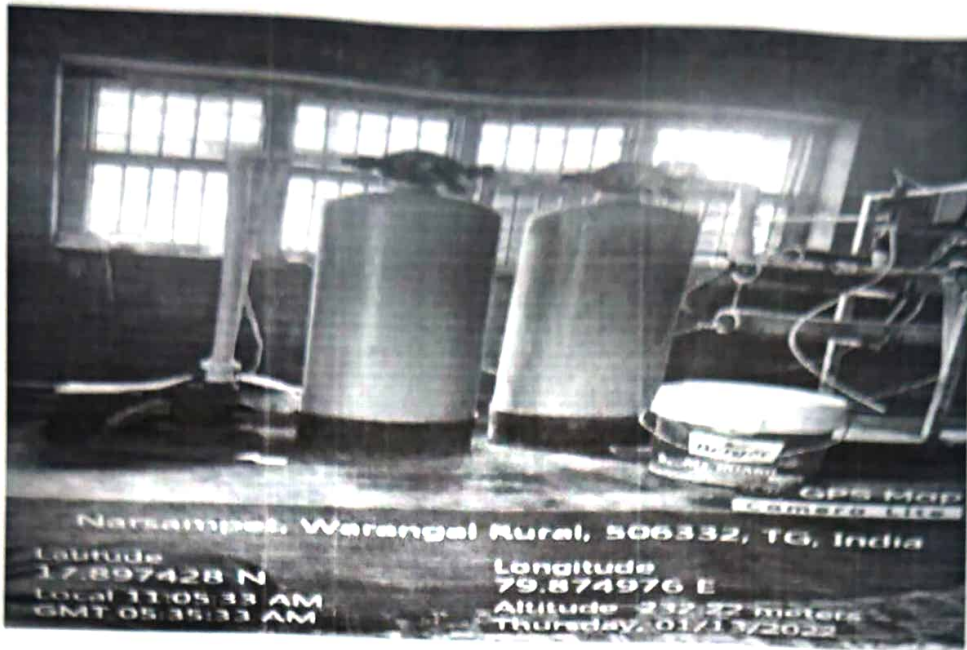

Construction of tanks and bunds

Wairach
5/4/22

Principal
Jayamukhi Institute of Technological Sciences
Narsampet, Warangal-506332.

Water Recycling system

Santh
5/4/22
Principal
Jayamukhi Institute of Technological Sciences
Narsampet, Warangal-506332