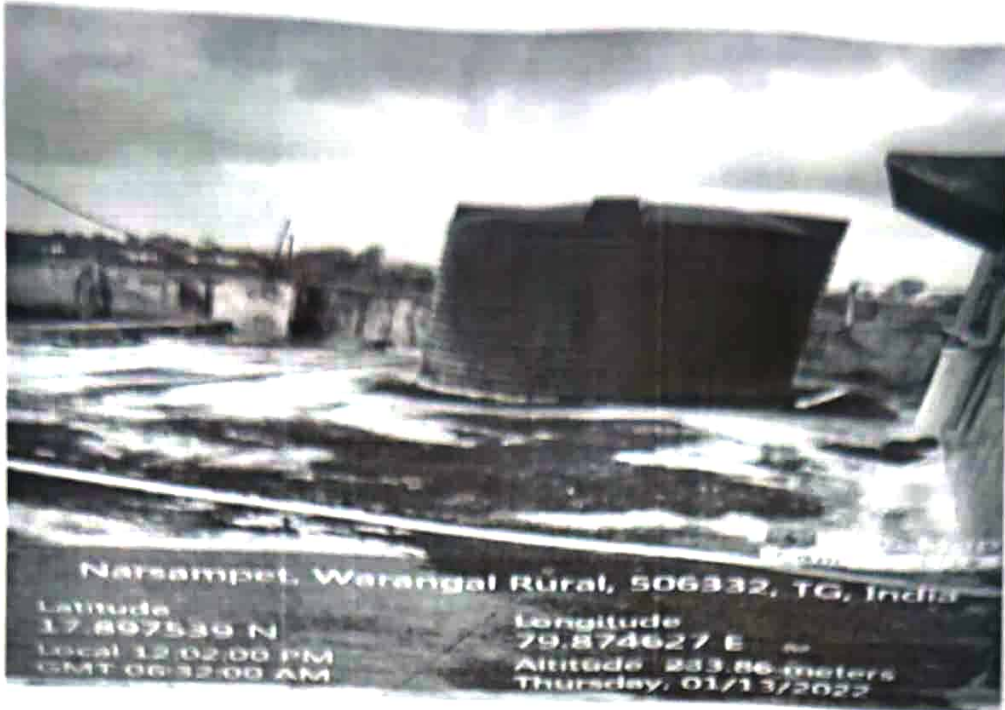

Construction of tanks and bunds

Wairach
5/4/22

Principal
Jayamukhi Institute of Technological Sciences
Narsampet, Warangal-506332.