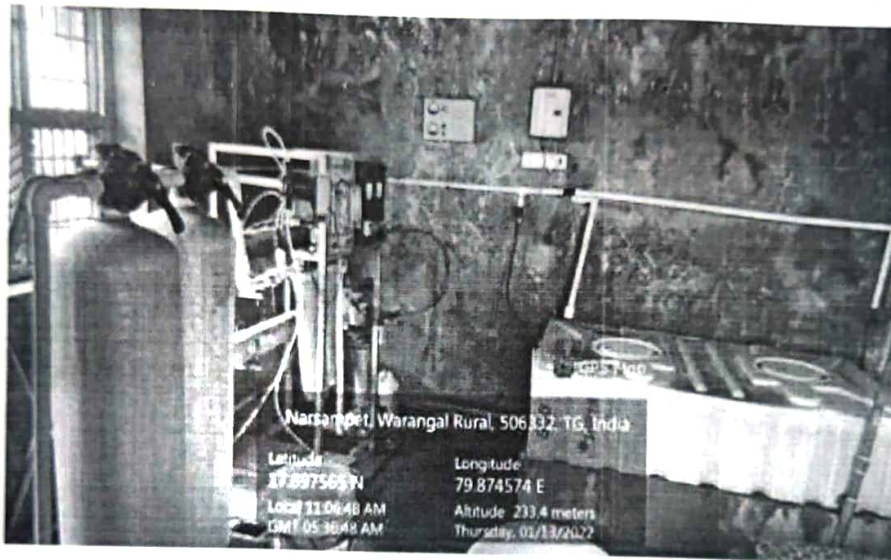

Construction of tanks and bunds

Wairach
5/4/22

Principal
Jayamukhi Institute of Technological Sciences
Narsampet, Warangal-506332.

Water Recycling system

Santh
5/4/22
Principal
Jayamukhi Institute of Technological Sciences
Narsampet, Warangal-506332