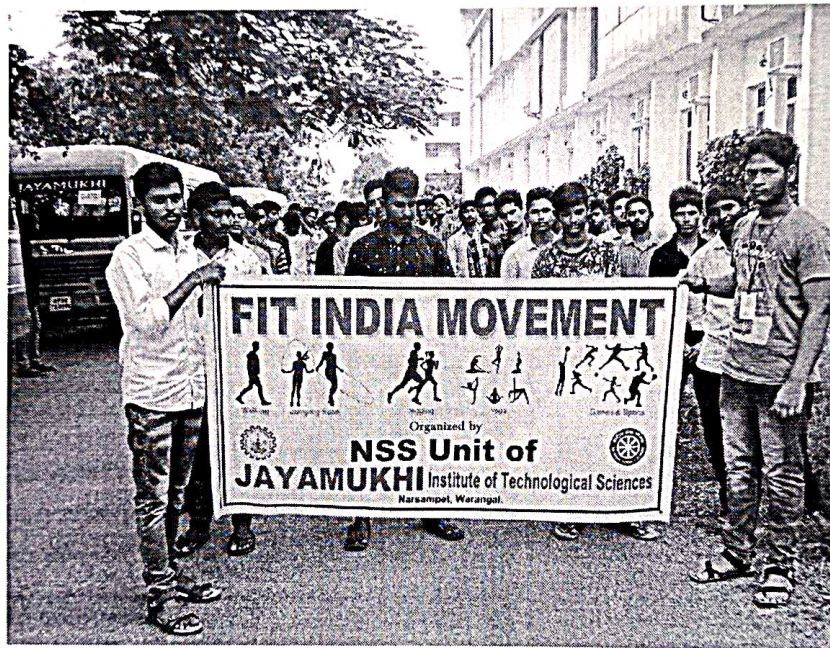

JAYAMUKHI INSTITUTE OF TECHNOLOGICAL SCIENCES

UGC - AUTONOMOUS

Permanently Affiliated to JNTUH, Accredited by NBA, Recognised Under UGC 2 (f) & 12 (b)

NARSAMPET, WARANGAL - 506332

Date:6-08-2020

CIRCULAR

All the B.Tech students are hereby informed that the NSS Unit is going to organize a “Fit India moment program” on 09-08-2020 at 2:30 PM. All the students are requested to participate and make the program successful.

NARSAMPET, WARANGAL - 506332

The FIT INDIA Movement was launched on 29th August. The mission of the Movement is to **bring about behavioral changes and move towards a more physically active lifestyle**. NSS unit of Jits has organized this program and for this event all the faculties and students are participated.